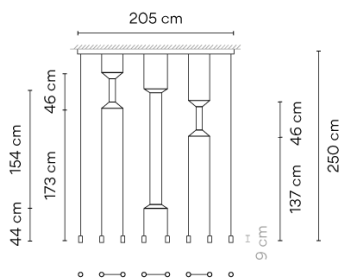

Wireflow lineal

VIBIA

0340

Design By Arik Levy

Wireflow designed by Arik Levy. Linear hanging lamp. Its appearance, as a structure of fine cables finished with eight 4,5W LED terminals, is ideal for discretely connecting with classic chandelier models, taking this type of lamp to a new, groundbreaking and futuristic dimension. Employing CREA product configurator software, the design can be modified to adapt to your specific project requirements. Ideal for decorating large spaces, particularly ones with high ceilings, including hotel reception areas, retail sales points and food and drinks bars.

Model Sheet

Optional : Extra cable length
Min. quantity, upcharge and extra lead time apply [EN]

Finish	04 Black RAL 9005
LED temperature color	2700 K
Dimming	1-10V PUSH Optional DALI Min. quantity, upcharge and extra lead time apply [EN]
Installation type	Surface Canopy

Materials Body: Aluminum
Horizontal rods: Steel
Ceiling rose: Aluminum

Light source 8 x LED 4,5W 700mA
D

LED CRI>80 3922 lm 109
2700 K

Driver CC - Constant Current 700
220~240 V 50/60 HZ

Remarks Linear canopy

Application Hanging lamps

Packaging 1 Box
2,3 m x 0,2 m x 0,075 m
Gross weight 10,2
Net weight 9,3
Vol. 0.0345

Lighting effect

General Lighting

Lamp used to highlight a specific element.

Photometric Data

Efficiency	40.11%
Coordinate System	CG
Total Flux	3922.20 lm
Maximum Value	55.39 cd/klm

Other Applications

All of our products come with a five-year warranty.
Check our legal terms at www.vibia.com/warranty

Vibia Lighting, S.L.U.

Office / Oficina
Progrés 4-6. 08850 Gavà. Barcelona, Spain.

International T +34 934 796 971
Spain / Portugal T +34 934 796 970

customer.service@vibia.com
vibia.com