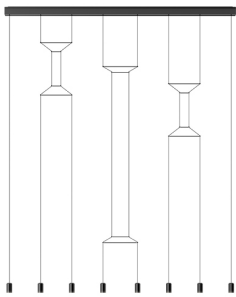

# Wireflow lineal

VIBIA

0340

Design By Arik Levy

Wireflow designed by Arik Levy. Linear hanging lamp. Its appearance, as a structure of fine cables finished with eight 4,5W LED terminals, is ideal for discretely connecting with classic chandelier models, taking this type of lamp to a new, groundbreaking and futuristic dimension. Employing CREA product configurator software, the design can be modified to adapt to your specific project requirements. Ideal for decorating large spaces, particularly ones with high ceilings, including hotel reception areas, retail sales points and food and drinks bars.

## Model Sheet

**Optional : Extra cable length**  
Min. quantity, upcharge and extra lead time apply [EN]

<b>Finish</b>	04 Black RAL 9005
<b>LED temperature color</b>	2700 K
<b>Dimming</b>	1-10V PUSH <b>Optional</b> DALI Min. quantity, upcharge and extra lead time apply [EN]
<b>Installation type</b>	Surface Canopy

**Materials** Body: Aluminum  
Horizontal rods: Steel  
Ceiling rose: Aluminum

**Light source** 8 x LED 4,5W 700mA  
D

**LED** CRI>80 3922 lm 109  
2700 K

**Driver** CC - Constant Current 700  
220~240 V 50/60 HZ

**Remarks** Linear canopy

**Application** Hanging lamps

**Packaging** 1 Box  
2,3 m x 0,2 m x 0,075 m  
Gross weight 10,2  
Net weight 9,3  
Vol. 0.0345